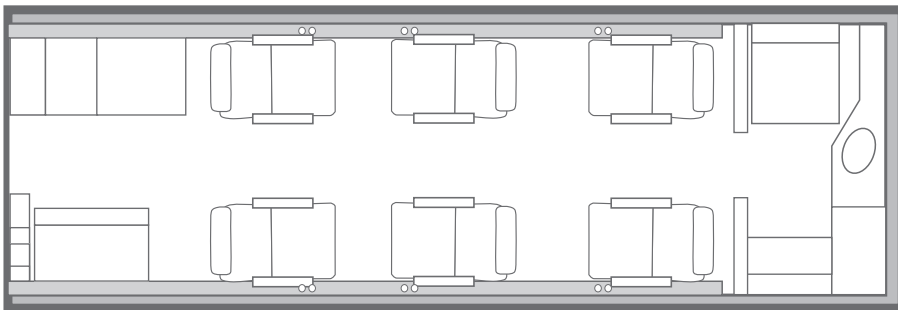

# LEARJET 40 N499GS

Top of the line Learjet 40. Seating for 7 in executive single clubs with ATG 5000 Wi-Fi, private lavatory and 50 cu ft external baggage space.

## AIRCRAFT INFORMATION

-  1,573 NM  
Endurance
-  7  
Bags
-  7  
Passengers
-  533 mph  
High-Speed Cruise
-  5ft  
Cabin Width
-  5ft  
Cabin Height
-  18ft  
Cabin Length

**JETRIGHT**

jetrightnashville.com • 800.519.4222