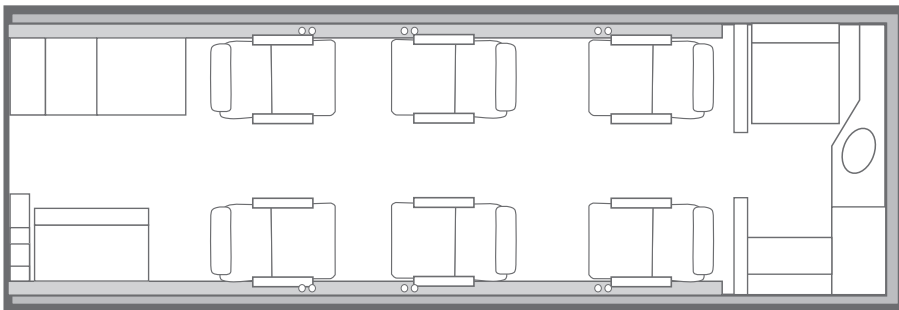

# LEARJET 40 N499GS

Top of the line Learjet 40. Seating for 7 in executive single clubs with ATG 5000 Wi-Fi, private lavatory and 50 cu ft external baggage space.

## AIRCRAFT INFORMATION

1,573 NM  
Endurance

7  
Bags

7  
Passengers

533 mph  
High-Speed Cruise

5ft  
Cabin Width

5ft  
Cabin Height

18ft  
Cabin Length