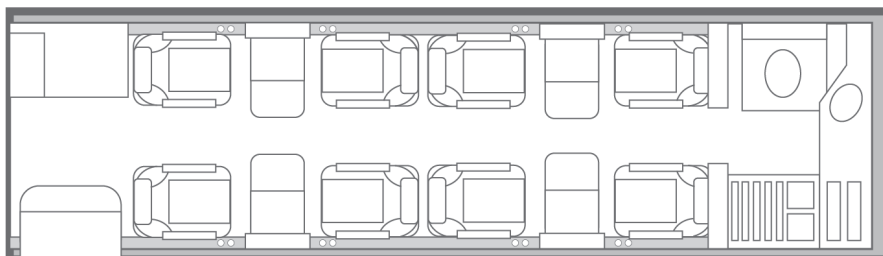

LEARJET 45XR N45JH

Pristine 2011 Learjet 45XR loaded with amenities. Seating for 8 in executive double clubs and a large, private lavatory, cabin entertainment system and 50 cu. ft. of heated external baggage space.

AMENITIES

-  500 lbs. Baggage Capacity
-  Live Map
-  Enclosed Lav
-  Entertainment System
-  Leather Seats

AIRCRAFT INFORMATION

-  2,151NM Range
-  9 Bags
-  530mph High-Speed Cruise
-  5ft 1in Cabin Width
-  4ft 9in Cabin Height
-  19.7ft Cabin Length