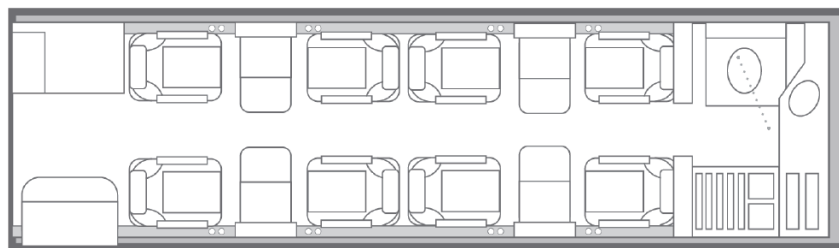

LEARJET 75 N450FC

Top of the line Learjet 75. The fastest in its class with a mach .81 capability. Seating for 8 in executive double clubs and a large, private lavatory. ATG-5000 Wifi, cabin entertainment system and 50 cu. ft. of heated external baggage space.

AMENITIES

Live Map

Pets

Personal Monitors

Enclosed Lav

Entertainment System

Leather Seats

AIRCRAFT INFORMATION

2,080NM
Endurance

7
Bags

530mph
High-Speed Cruise

5ft 1in
Cabin Width

4ft 11in
Cabin Height

19.72ft
Cabin Length

JETRIGHT

jetrightnashville.com • 800.519.4222