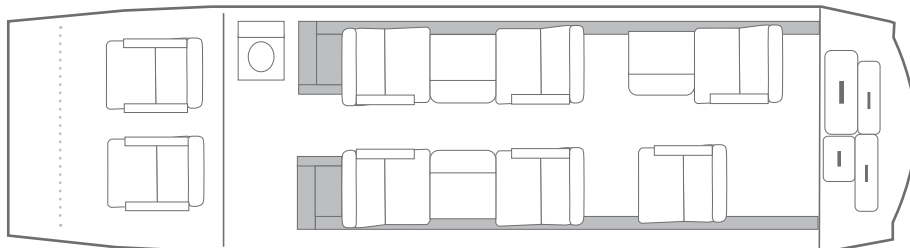

PC-12 N435PC

Comfort. Safety. Reliability. The Pilatus PC-12 is the world's most popular single-engine aircraft, perfect for regional travel. With seating and cargo storage for up to 6 passengers, the PC-12 marries comfort and efficiency to create the ideal business aircraft.

AMENITIES

-  Live Map
-  Pets
-  Enclosed Lav
-  Satellite Radio
-  Leather Seats
-  Large Cargo Door
-  Cargo Configuration

AIRCRAFT INFORMATION

-  1803NM
Endurance
-  4-6
Bags
-  270mph
High-Speed Cruise
-  5ft
Cabin Width
-  4ft 10in
Cabin Height
-  16ft 11in
Cabin Length